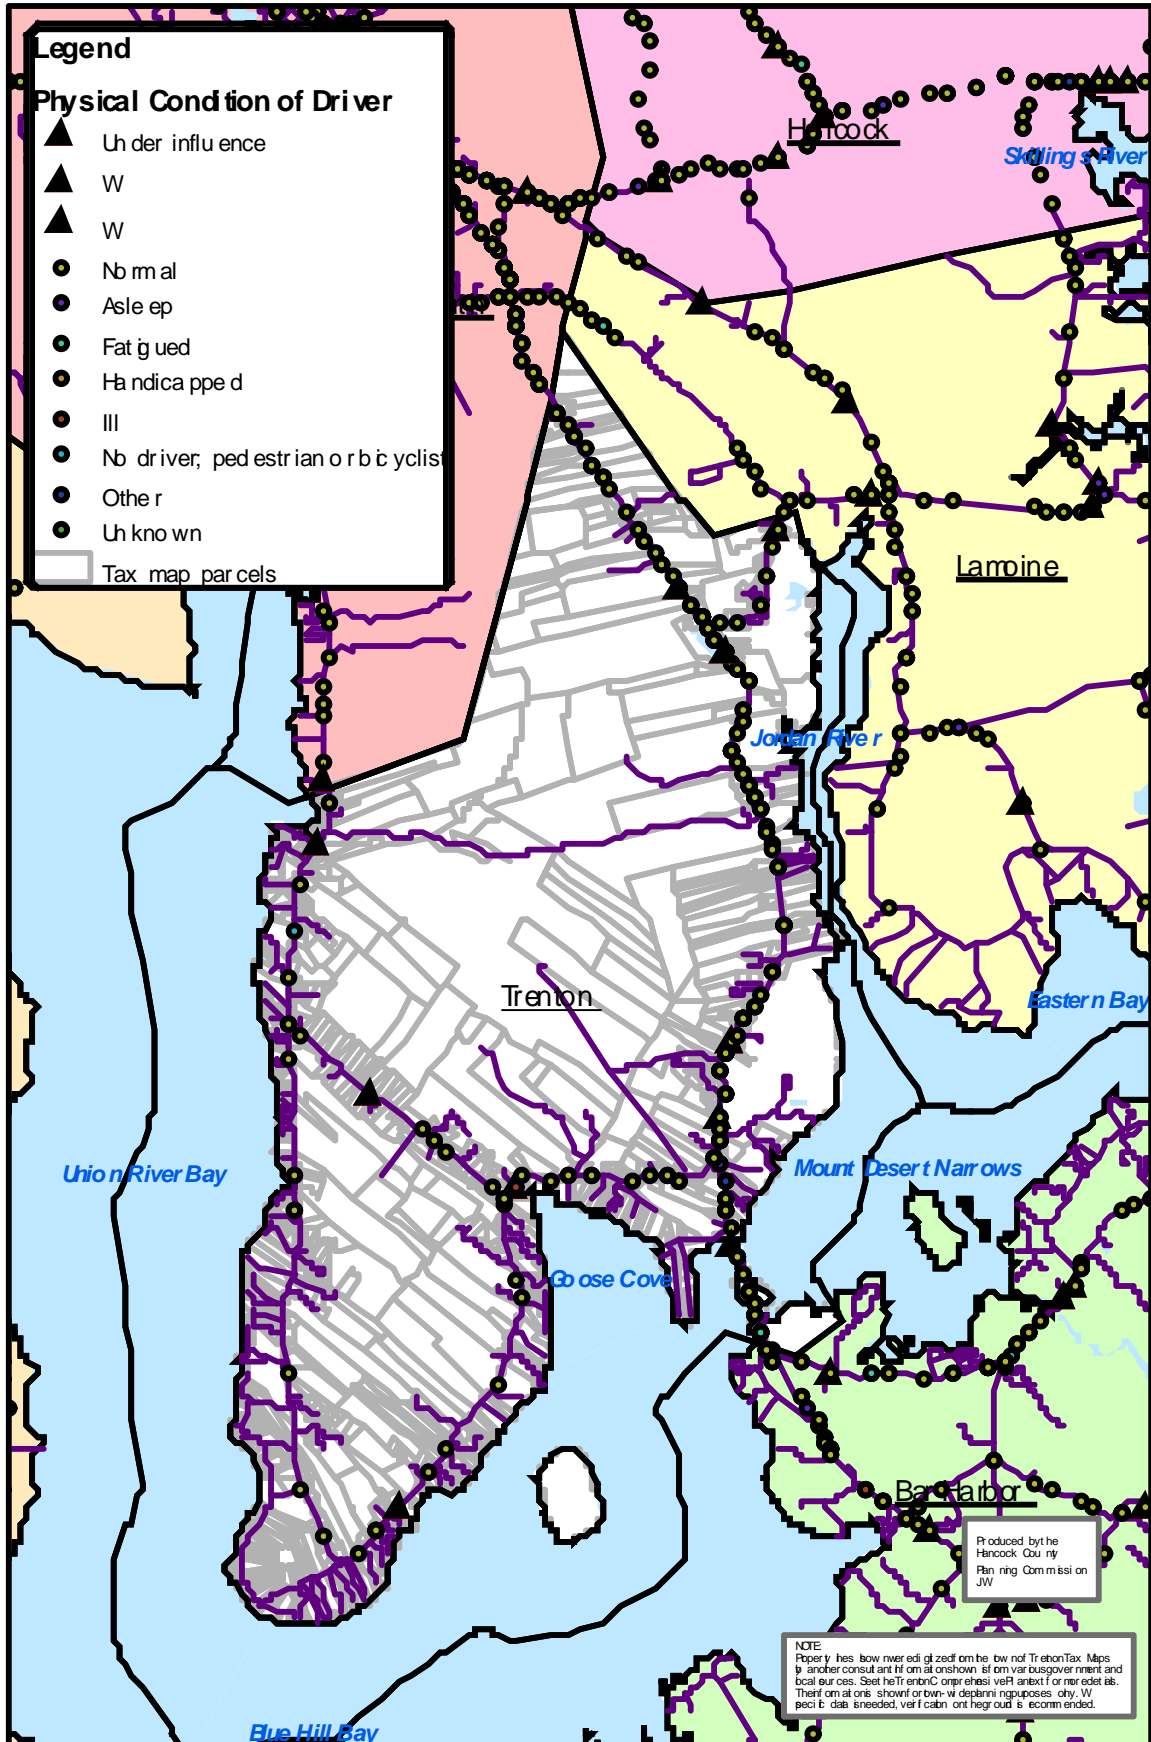

Town of Trenton

Automobile Crashes, 1997-2001

1 inch equals 6,463 feet

Legend

Physical Condition of Driver

- ▲ Under influence
- ▲ W
- ▲ W
- Normal
- Asleep
- Fatigued
- Handicapped
- Ill
- No driver, pedestrian or bicyclist
- Other
- Unknown

□ Tax map parcels

Produced by the
Harrook County
Planning Commission
JW